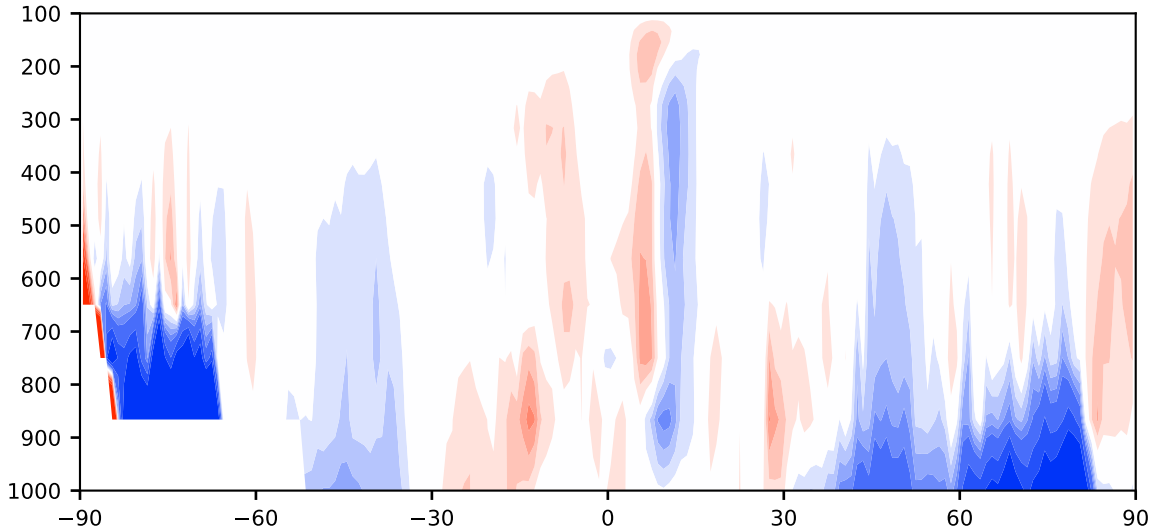

# Model - Observations

Max 115.51  
Mean -1.41  
Min -82.20

RMSE 3.96  
CORR 0.92