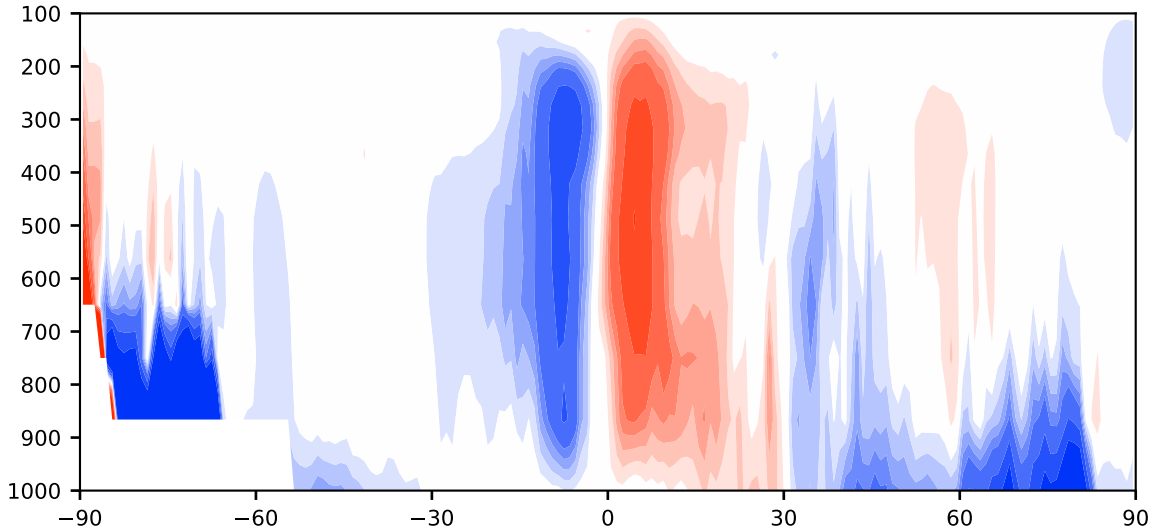

# Model - Observations

Max 148.04  
Mean -1.52  
Min -100.48

RMSE 6.36  
CORR 0.79