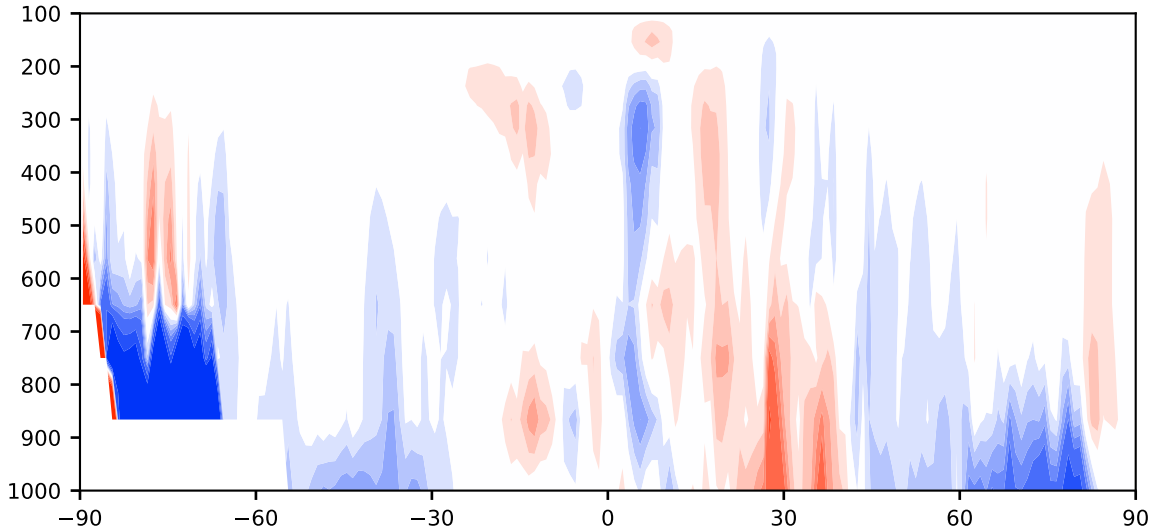

Model - Observations

Max 159.06
Mean -1.02
Min -105.54

RMSE 4.47
CORR 0.92