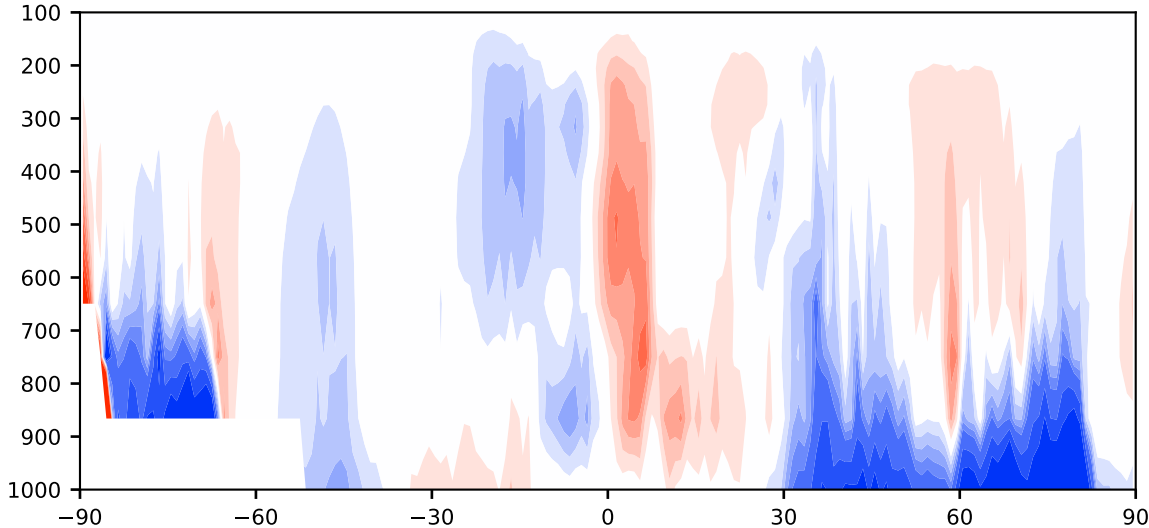

# Model - Observations

Max 172.12  
Mean -1.46  
Min -46.93

RMSE 4.15  
CORR 0.92