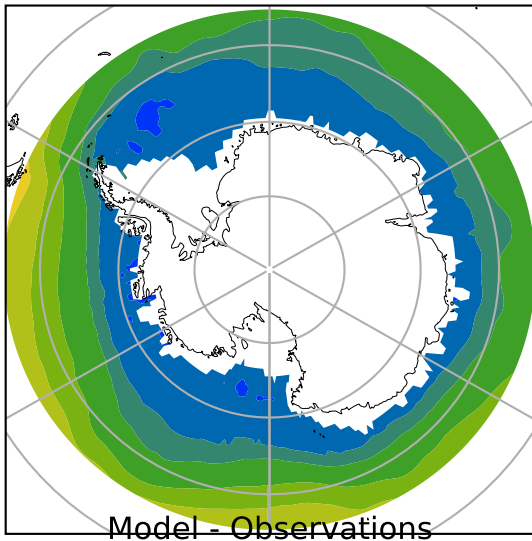

HadISST/OI.v2 (Present Day) (1999-2016)

C

Max 7.75  
Mean 1.36  
Min -1.72

15.0  
13.0  
11.0  
9.0  
7.0  
5.0  
3.0  
1.0  
0.0  
-1.0