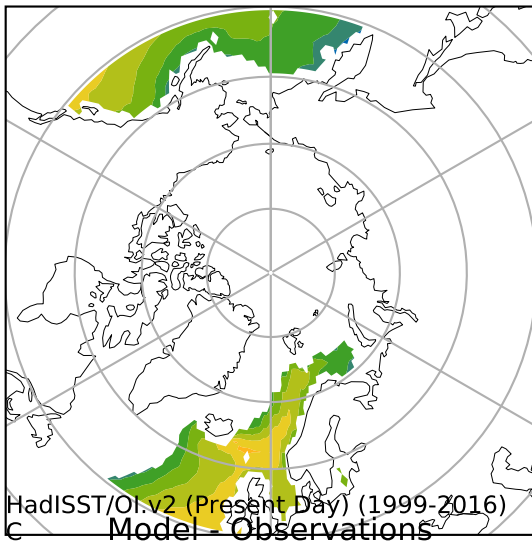

DECKv1b_piControl (141-160)
degC

Max 9.34
Mean 4.30
Min -0.36