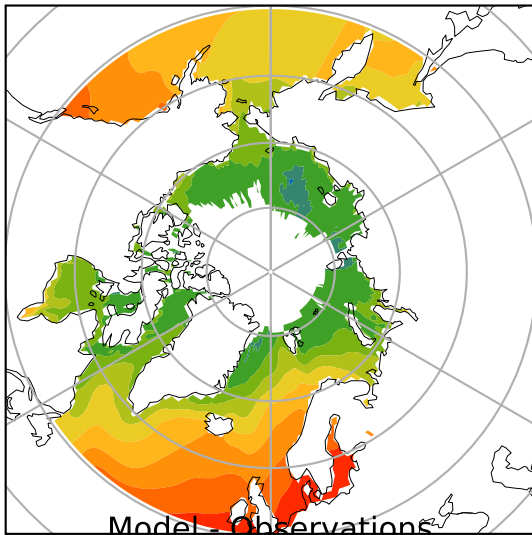

# HadISST/OI.v2 (Present Day) (1999-2016)

C

Max	17.91
Mean	7.35
Min	-1.59

15.0
13.0
11.0
9.0
7.0
5.0
3.0
1.0
0.0
-1.0