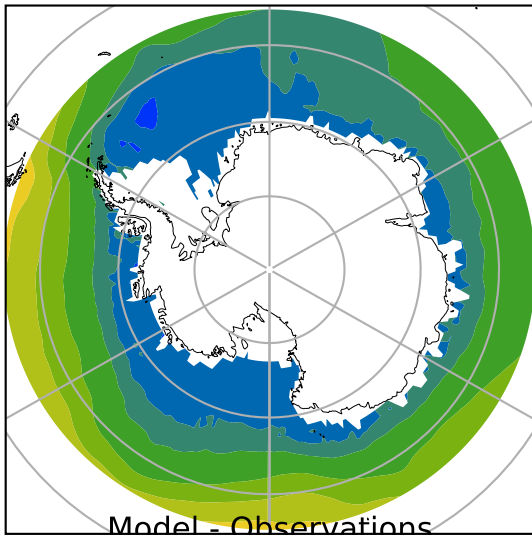

# HadISST/OI.v2 (Present Day) (1999-2016)

C

Max 8.09  
Mean 1.66  
Min -1.44

15.0  
13.0  
11.0  
9.0  
7.0  
5.0  
3.0  
1.0  
0.0  
-1.0