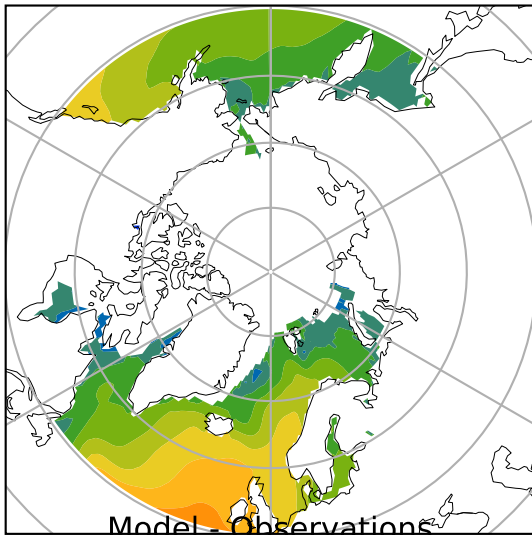

HadISST/OI.v2 (Present Day) (1999-2016)

C

Max 11.79
Mean 4.26
Min -1.79

15.0
13.0
11.0
9.0
7.0
5.0
3.0
1.0
0.0
-1.0