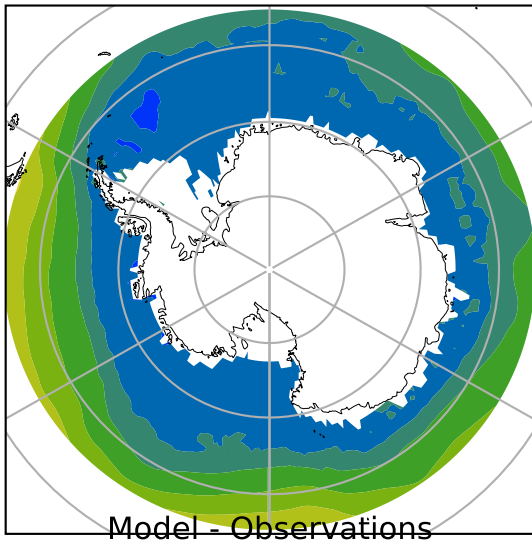

HadISST/OI.v2 (Present Day) (1999-2016)

C

Max 7.10  
Mean 0.93  
Min -1.51

15.0  
13.0  
11.0  
9.0  
7.0  
5.0  
3.0  
1.0  
0.0  
-1.0