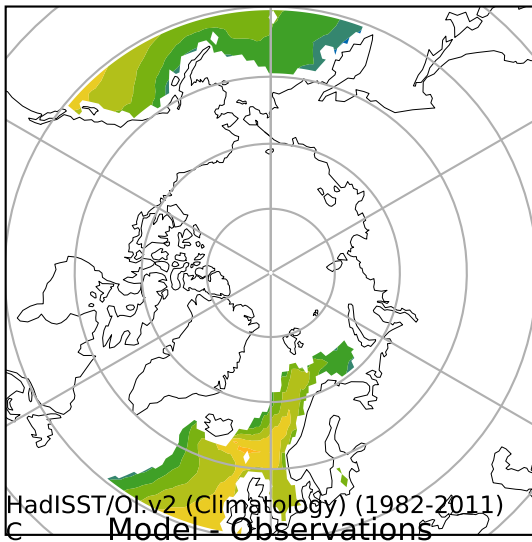

DECKv1b_piControl (141-160)
degC

Max 9.34
Mean 4.30
Min -0.36