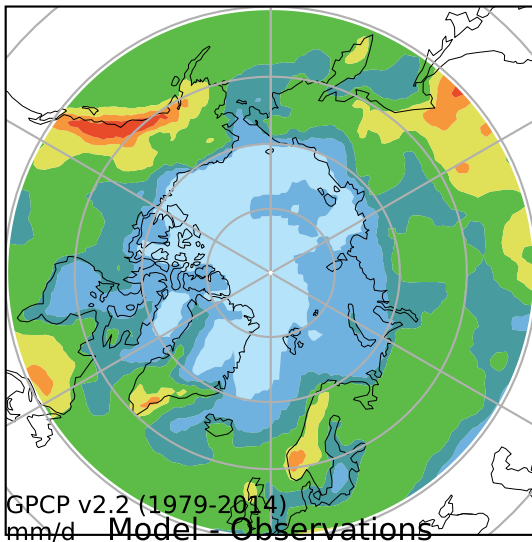

DECKv1b_piControl (141-160)
mm/day

| | |
|------|------|
| Max | 6.36 |
| Mean | 2.02 |
| Min | 0.58 |