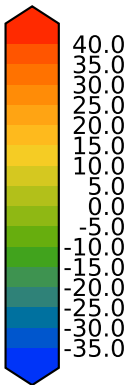

DECKv1b_piControl (141-160)

DegC

Max 22.75
Mean 7.64
Min -11.27

CRU Global Monthly Mean T (None)
DegC Model - Observations