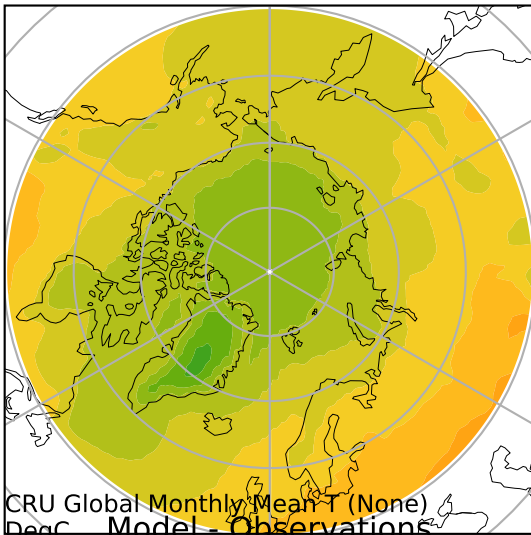

DECKv1b_piControl (141-160)

DegC

Max 22.75
Mean 7.64
Min -11.27

CRU Global Monthly Mean T (None)
DegC Model - Observations