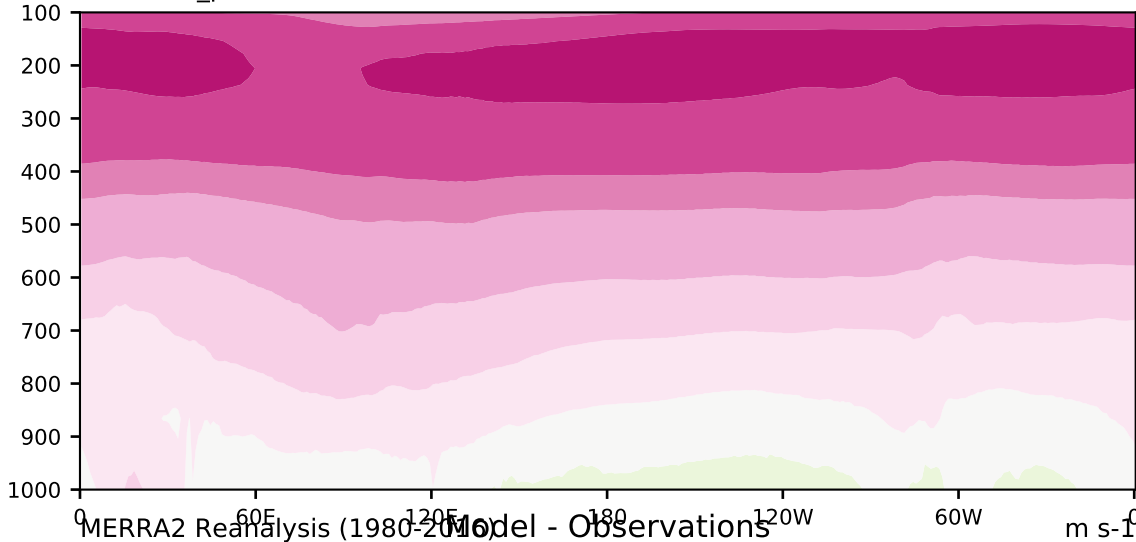

DECKv1b\_piControl (141-160)

m/s

Max 17.51  
Mean 6.56  
Min -2.19

20.0  
15.0  
10.0  
8.0  
5.0  
3.0  
1.0  
-1.0  
-3.0  
-5.0  
-8.0  
-10.0  
-15.0  
-20.0