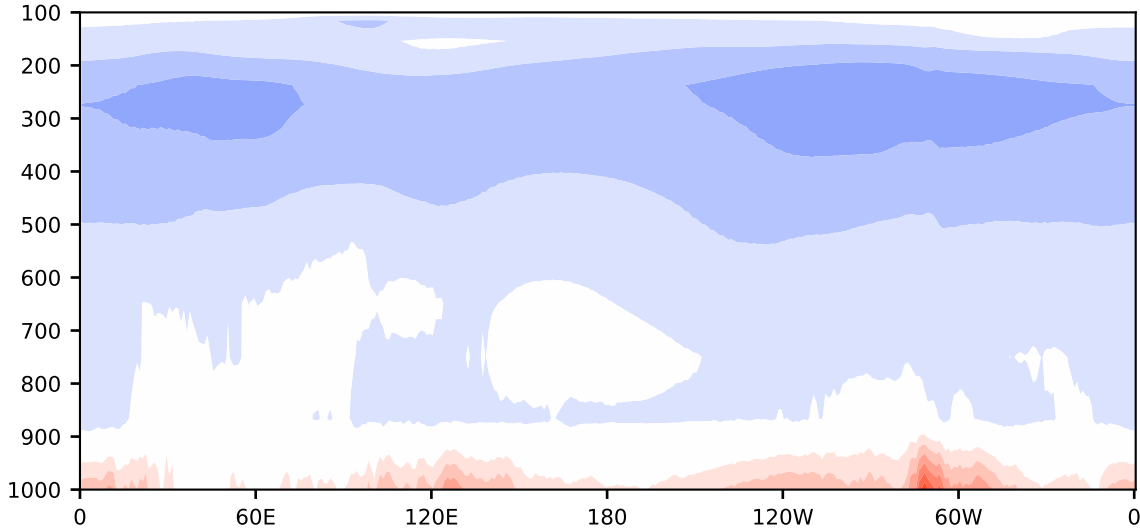

Model - Observations

Max 6.83
Mean -1.20
Min -3.63

RMSE 2.06
CORR 1.00