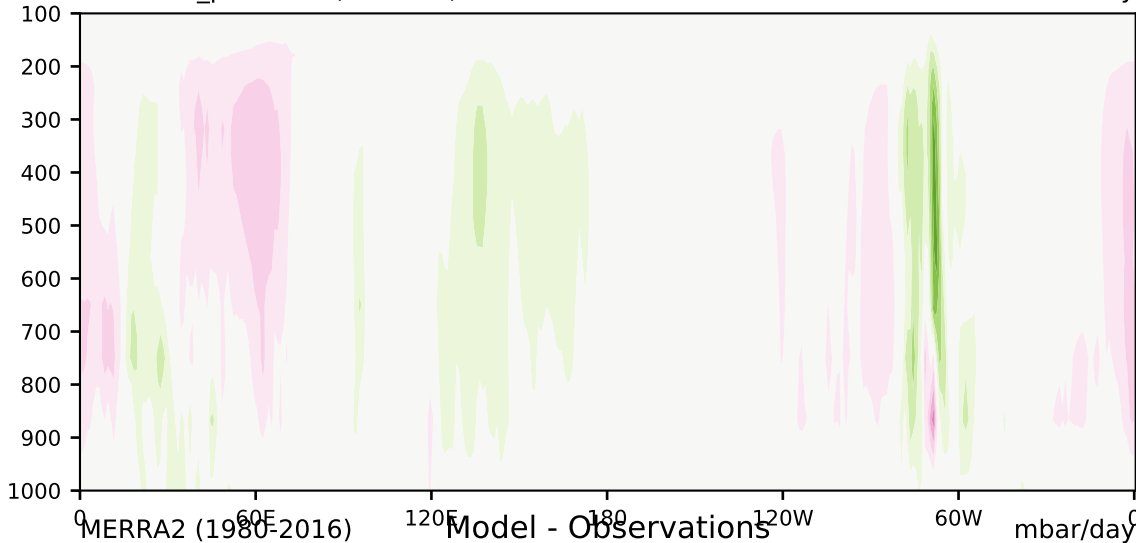

DECKv1b_piControl (141-160)

mbar/day

Max 22.98
Mean -0.41
Min -27.93

35.0
30.0
25.0
20.0
15.0
10.0
5.0
-5.0
-10.0
-15.0
-20.0
-25.0
-30.0
-35.0