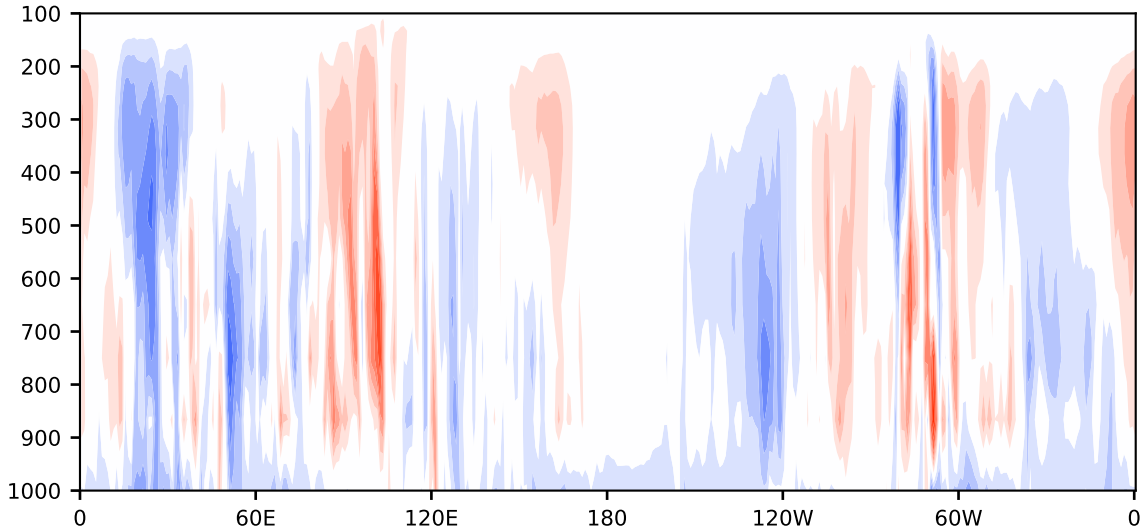

Model - Observations

Max 23.00
Mean -0.50
Min -14.29

RMSE 2.93
CORR 0.69