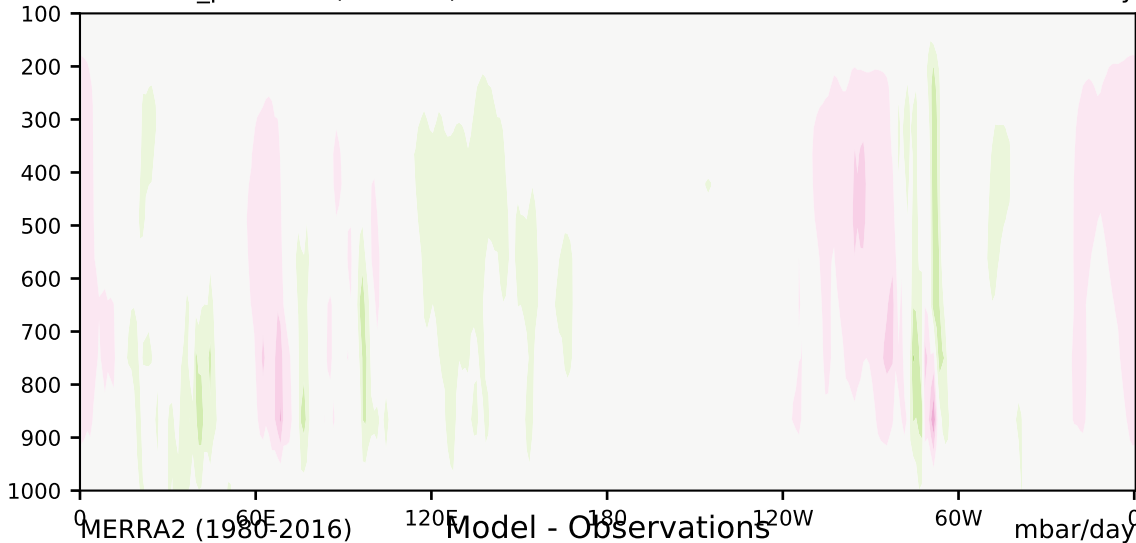

DECKv1b\_piControl (141-160)

mbar/day

Max 19.44  
Mean -0.42  
Min -15.45

35.0  
30.0  
25.0  
20.0  
15.0  
10.0  
5.0  
-5.0  
-10.0  
-15.0  
-20.0  
-25.0  
-30.0  
-35.0