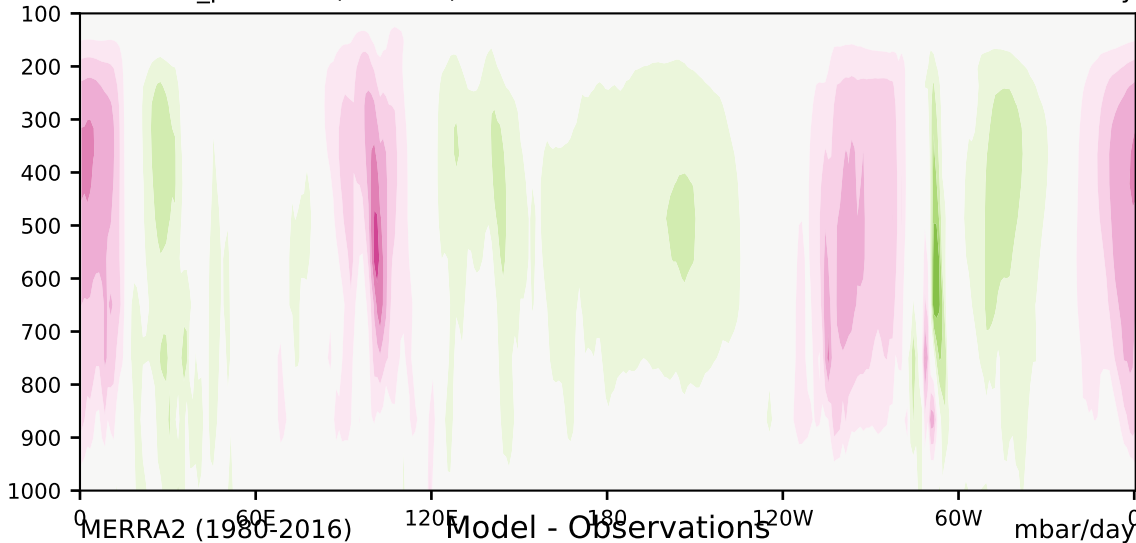

DECKv1b_piControl (141-160)

mbar/day

Max 28.89
Mean -0.40
Min -24.10

35.0
30.0
25.0
20.0
15.0
10.0
5.0
-5.0
-10.0
-15.0
-20.0
-25.0
-30.0
-35.0