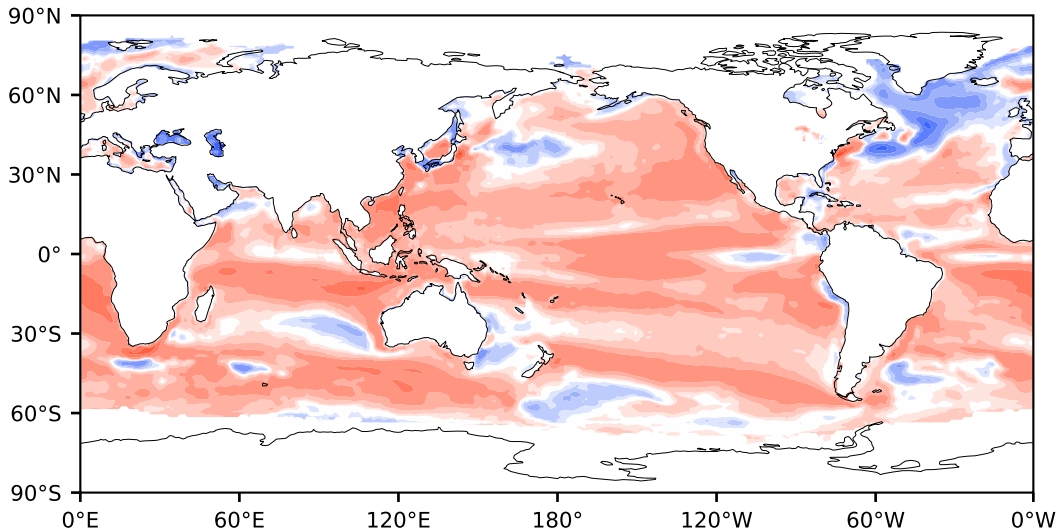

Model - Observations

Max 135.83
Mean 18.00
Min -133.46

RMSE 27.97
CORR 0.89