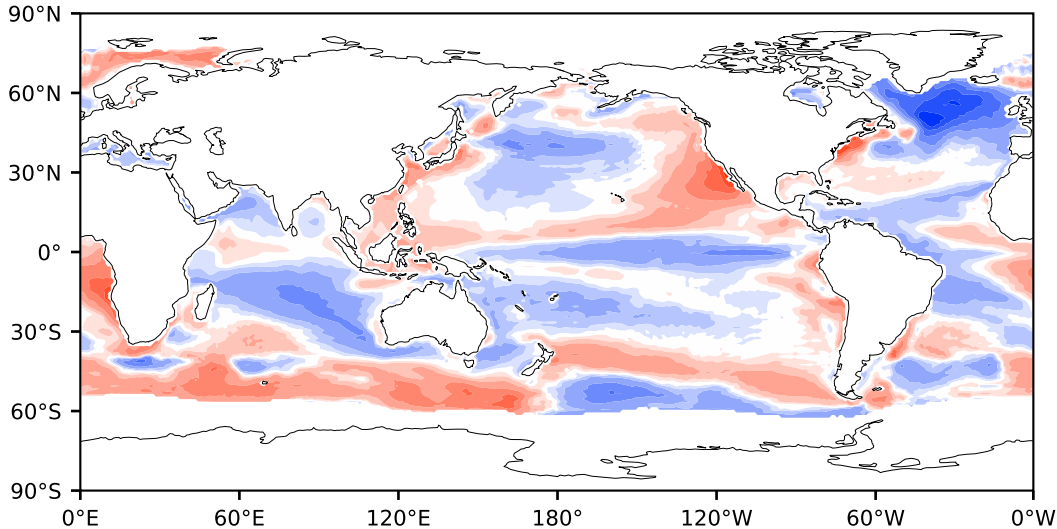

Model - Observations

Max 5.71
Mean -0.07
Min -6.08

RMSE 1.11
CORR 0.99