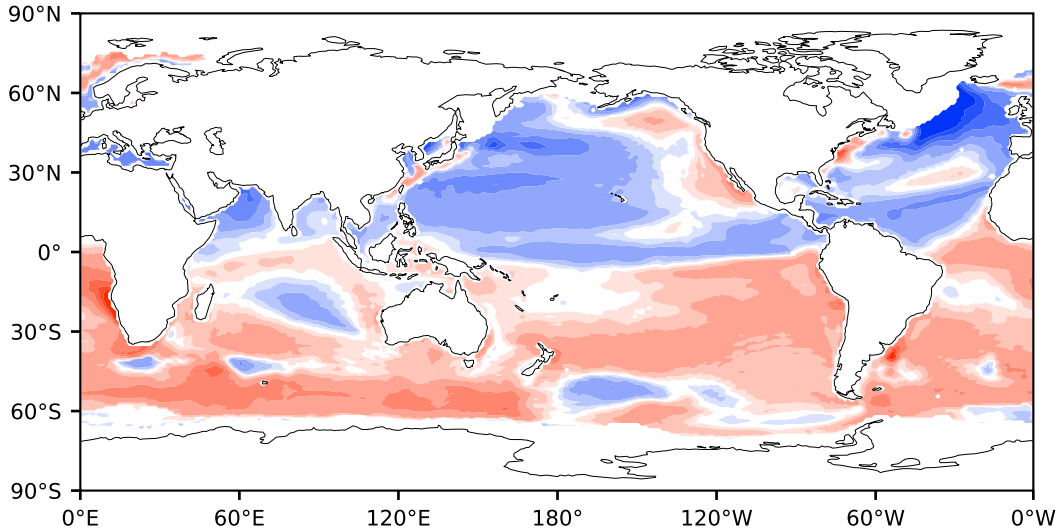

Model - Observations

Max 8.03
Mean 0.06
Min -9.40

RMSE 1.32
CORR 0.99