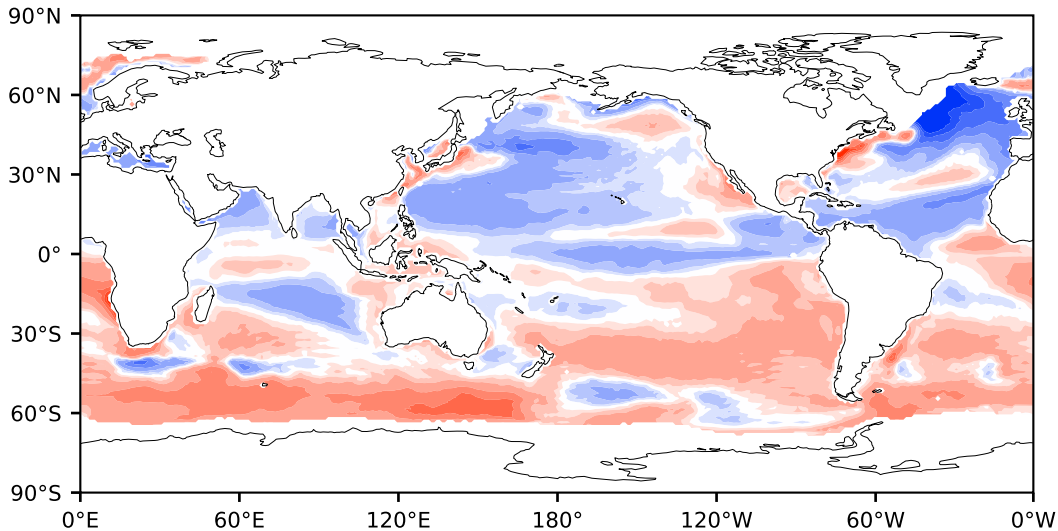

Model - Observations

Max 6.66
Mean 0.10
Min -7.74

RMSE 1.18
CORR 0.99