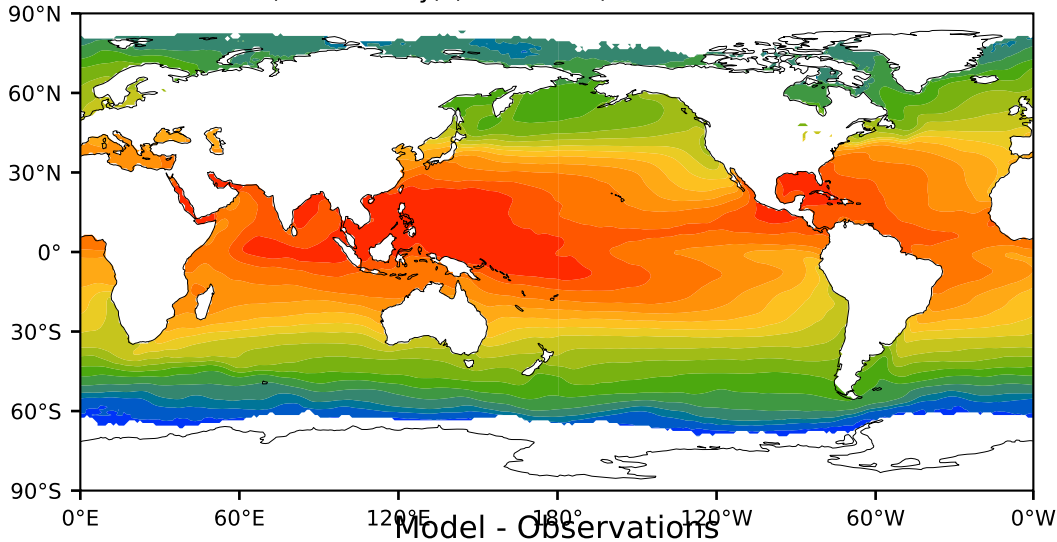

HadISST/OI.v2 (Present Day) (1999-2016)

C

Max 32.36
Mean 19.44
Min -1.73