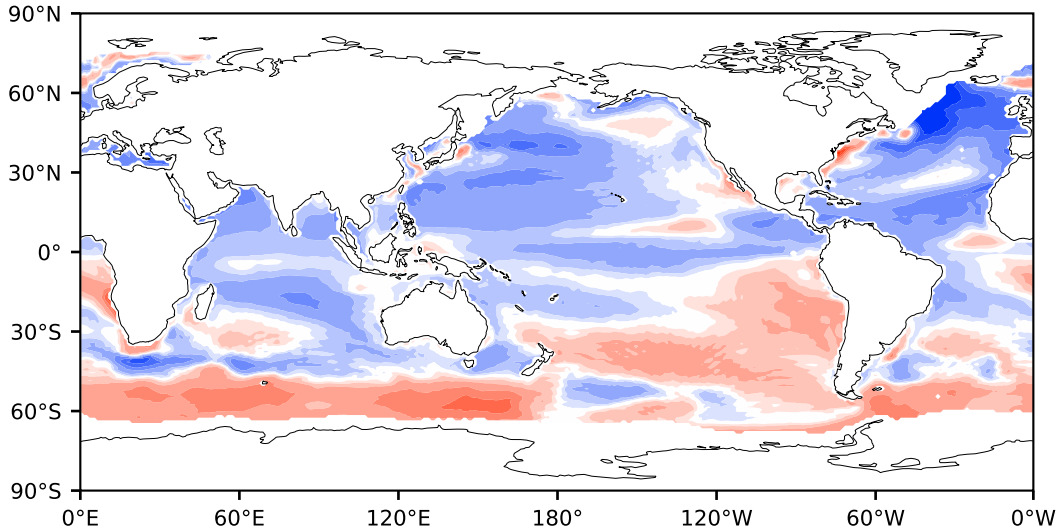

Model - Observations

Max 5.67
Mean -0.37
Min -8.21

RMSE 1.25
CORR 0.99