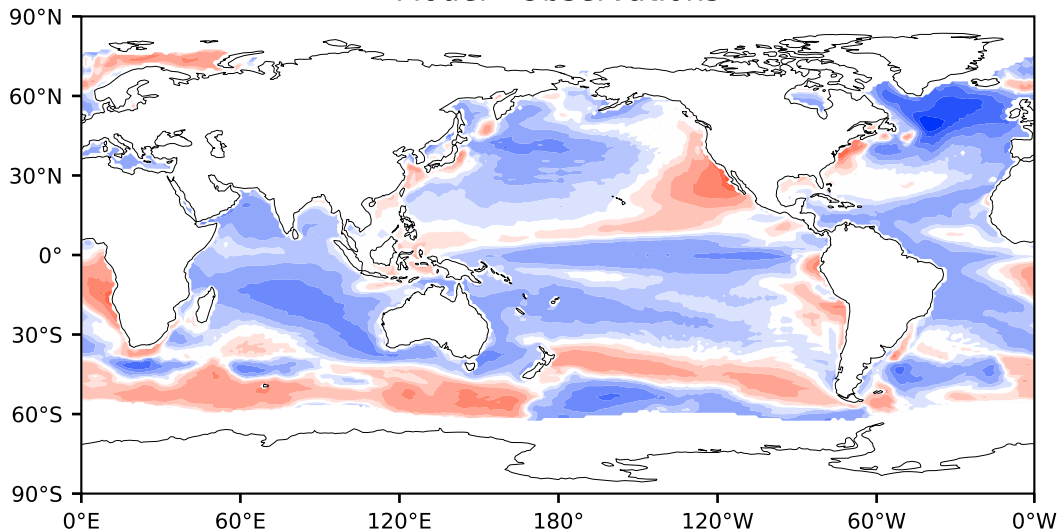

Model - Observations

Max 4.86
Mean -0.49
Min -6.44

RMSE 1.16
CORR 0.99