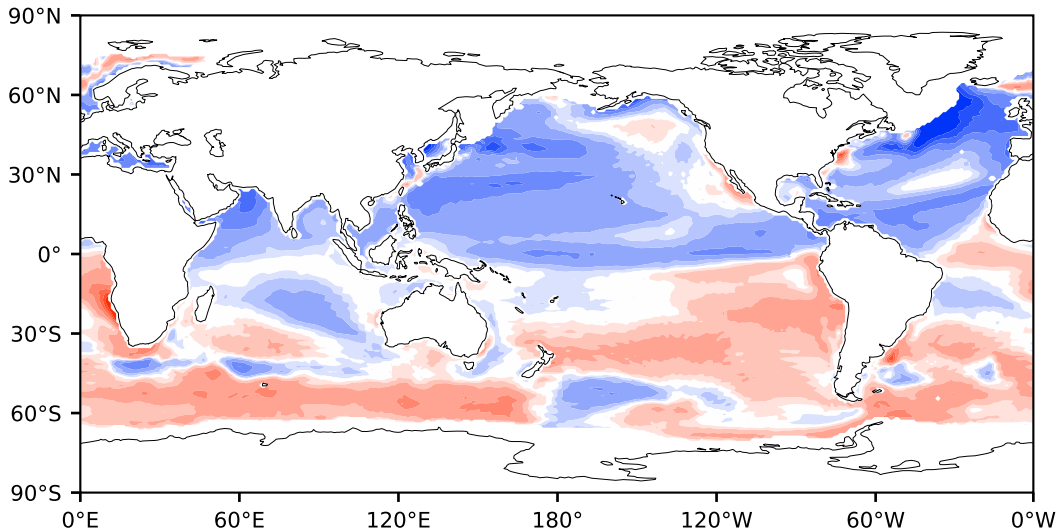

Model - Observations

Max 7.14
Mean -0.34
Min -9.53

RMSE 1.29
CORR 0.99