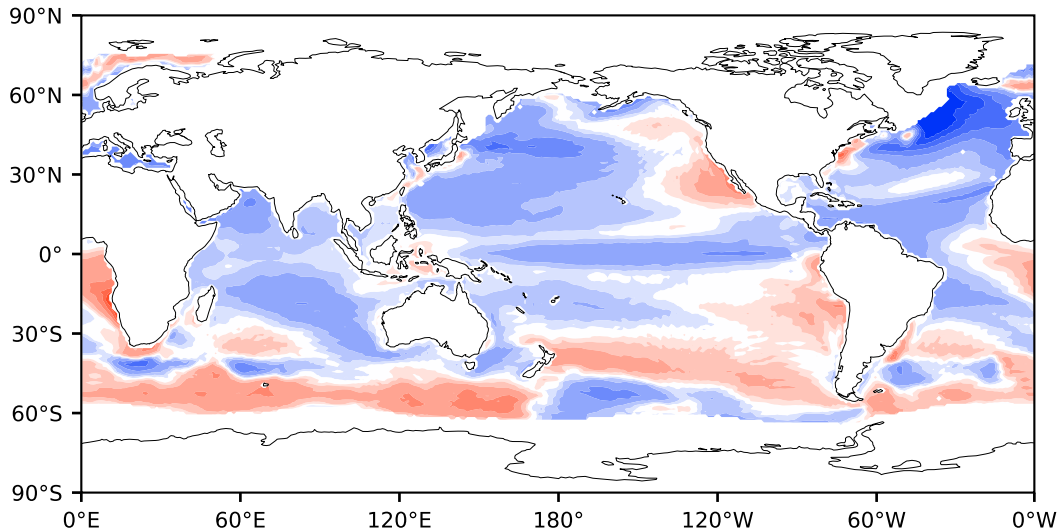

Model - Observations

Max 5.18
Mean -0.41
Min -7.92

RMSE 1.12
CORR 0.99