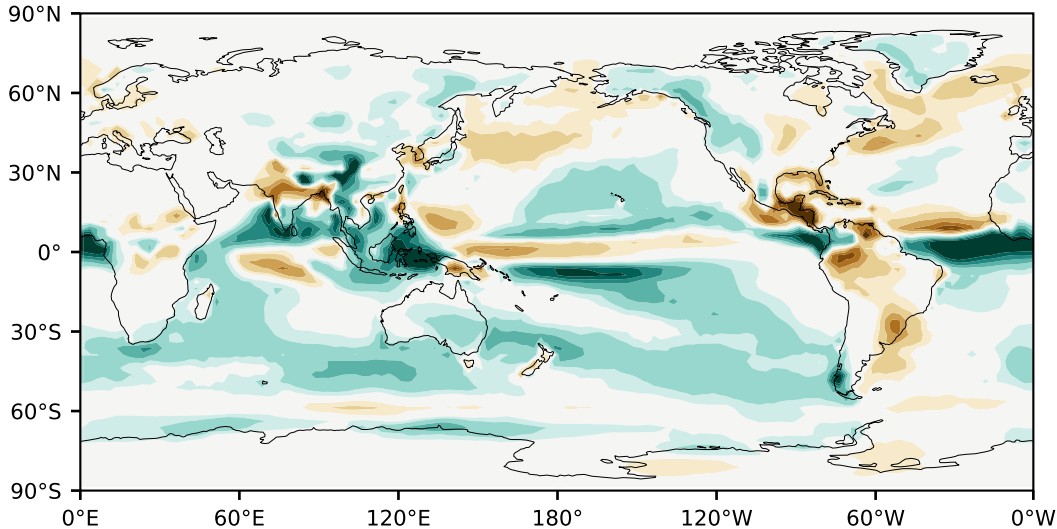

Model - Observations

Max 9.04
Mean 0.43
Min -8.75

RMSE 1.51
CORR 0.85