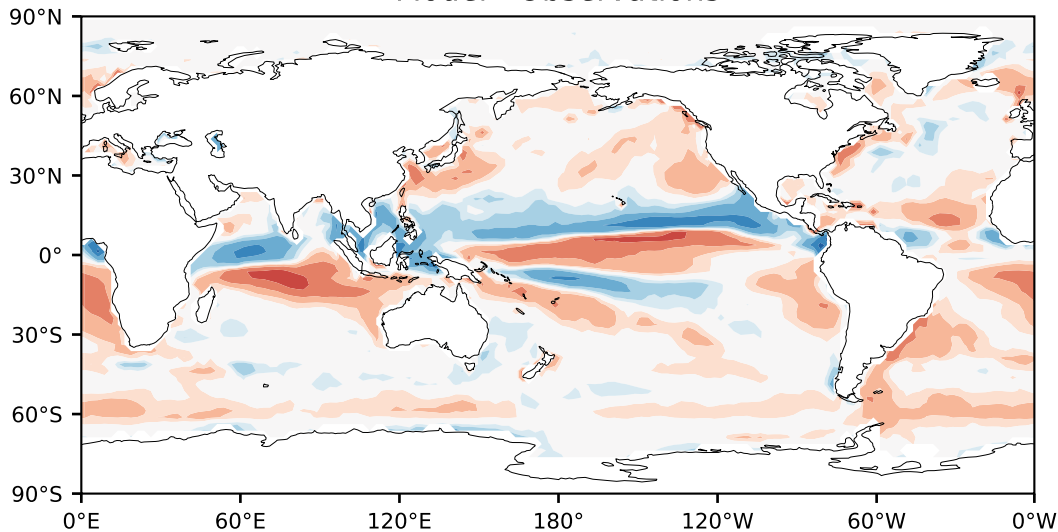

Model - Observations

Max 7.93
Mean -0.19
Min -5.53

RMSE 1.38
CORR 0.88