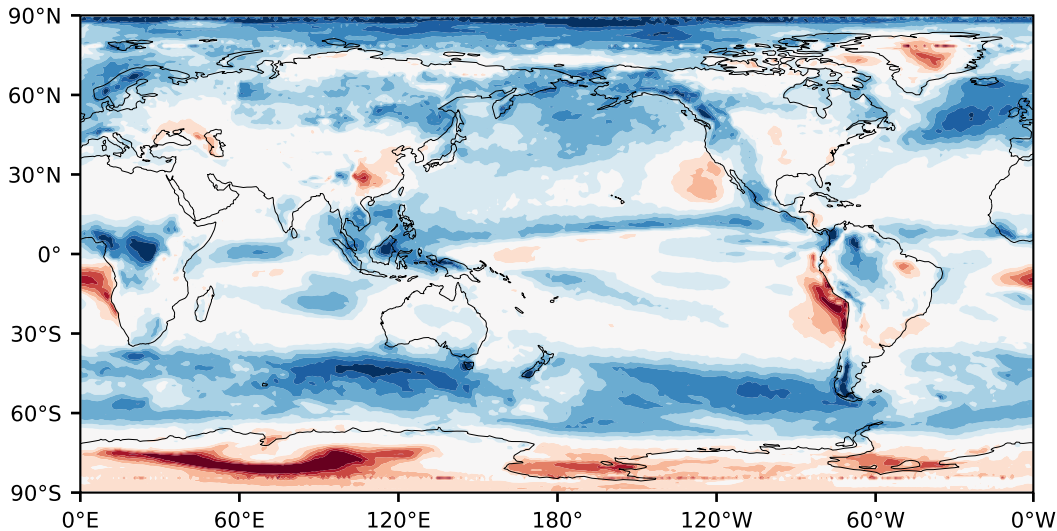

Model - Observations

Max 48.85
Mean 6.88
Min -48.77

RMSE 11.36
CORR 0.89