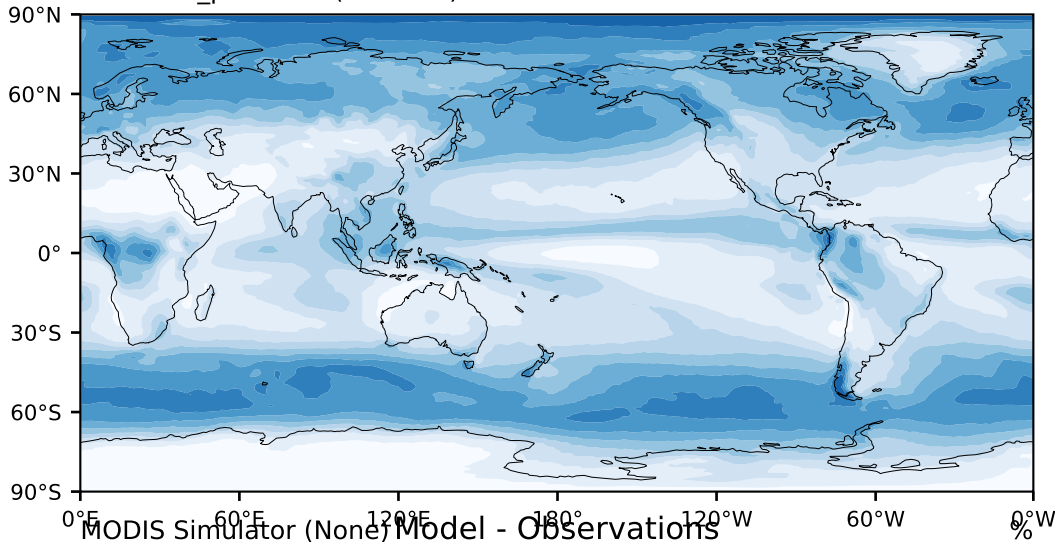

DECKv1b\_piControl (141-160)

%

Max 85.23  
Mean 30.75  
Min 0.00

95.0  
85.0  
75.0  
65.0  
55.0  
45.0  
35.0  
25.0  
15.0  
5.0