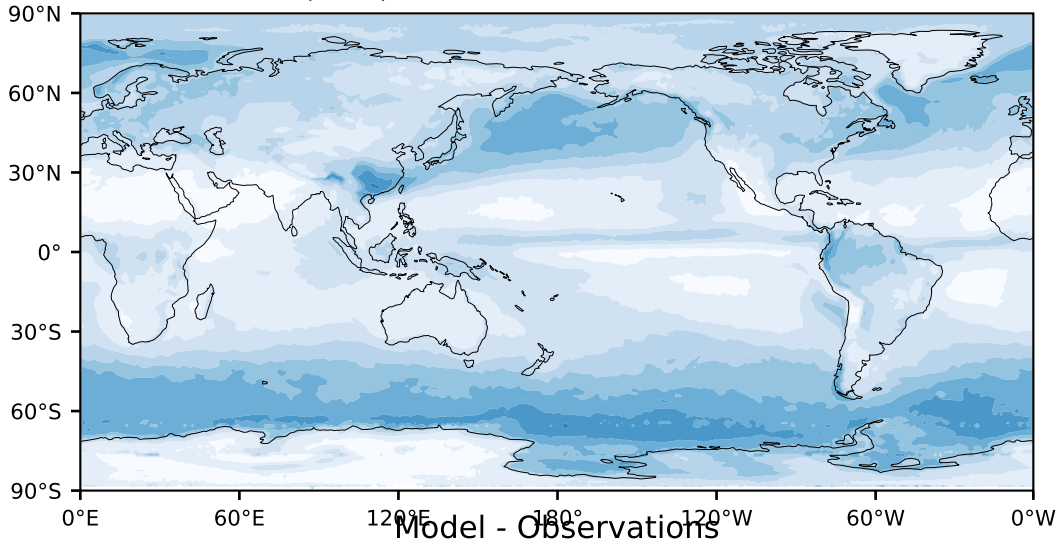

MODIS Simulator (None)

%

Max 84.77  
Mean 22.83  
Min 0.31

95.0  
85.0  
75.0  
65.0  
55.0  
45.0  
35.0  
25.0  
15.0  
5.0