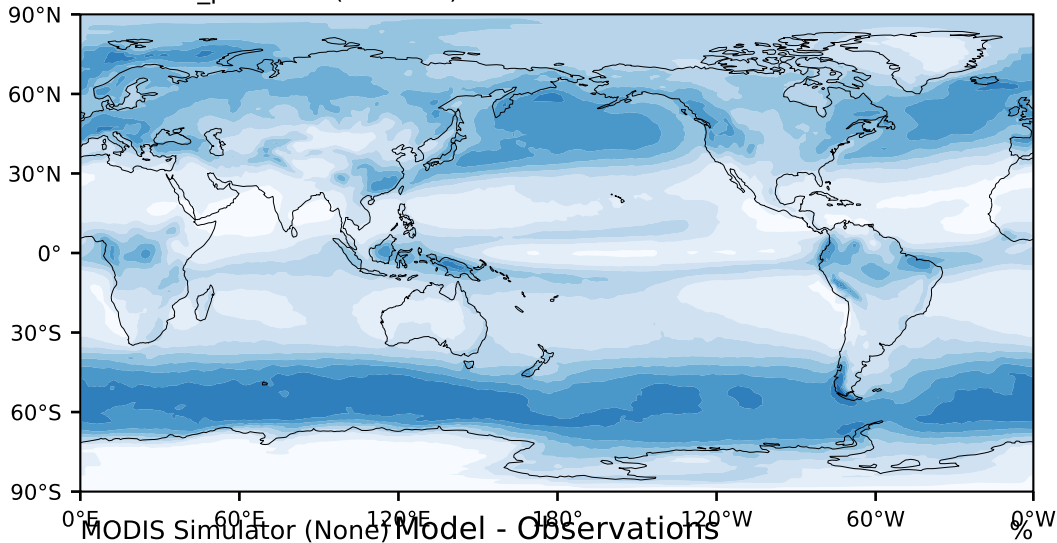

DECKv1b_piControl (141-160)

%

Max 80.01
Mean 29.74
Min 0.00

95.0
85.0
75.0
65.0
55.0
45.0
35.0
25.0
15.0
5.0