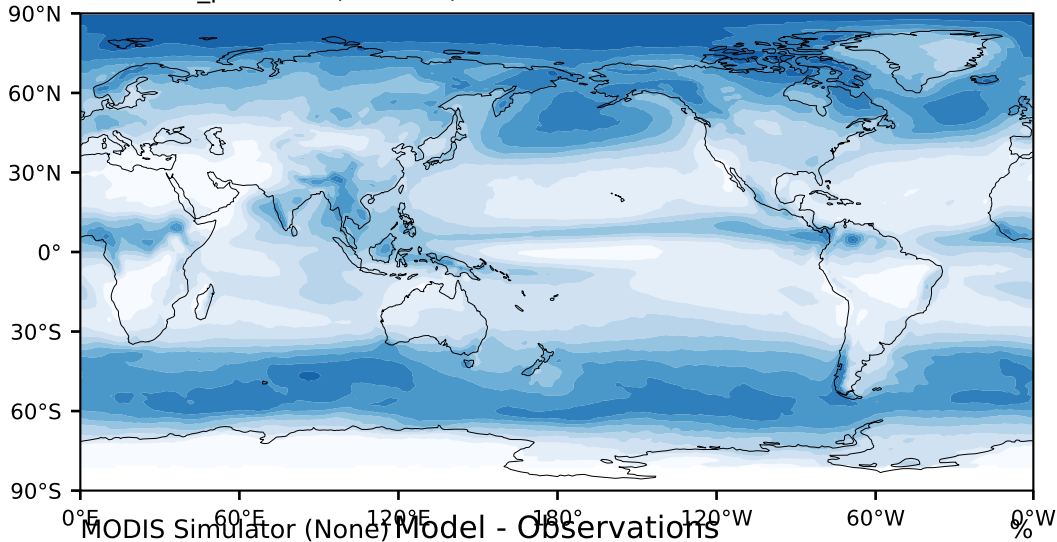

DECKv1b_piControl (141-160)

%

Max 85.07
Mean 31.22
Min 0.00

95.0
85.0
75.0
65.0
55.0
45.0
35.0
25.0
15.0
5.0