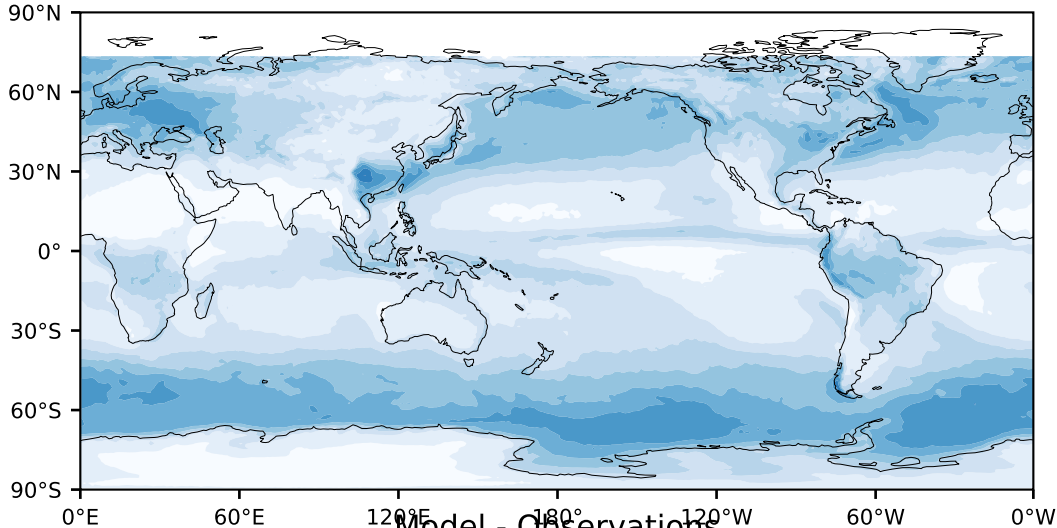

MODIS Simulator (None)

%

Max 75.63  
Mean 23.93  
Min 0.00

Model - Observations

95.0  
85.0  
75.0  
65.0  
55.0  
45.0  
35.0  
25.0  
15.0  
5.0