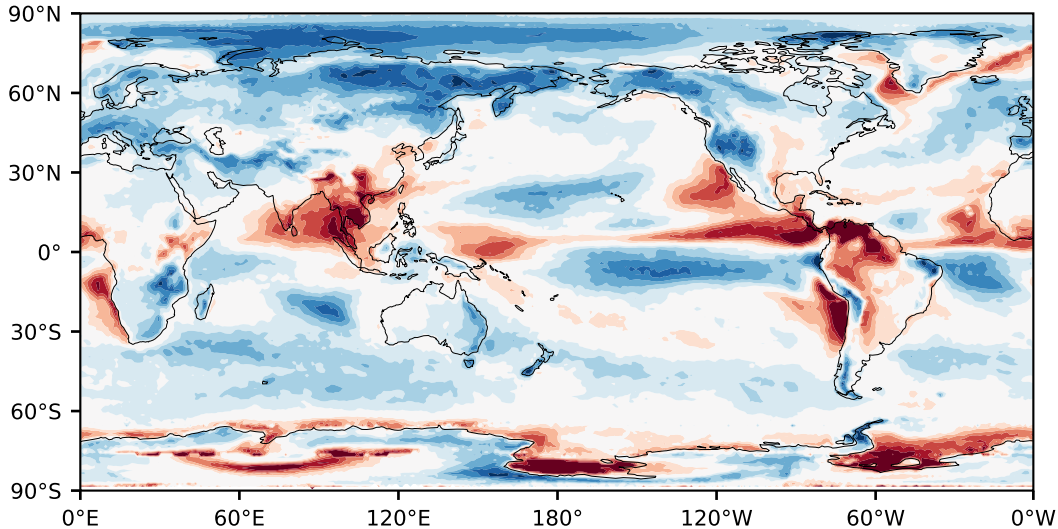

Model - Observations

Max 44.55
Mean 2.50
Min -71.65

RMSE 11.66
CORR 0.86