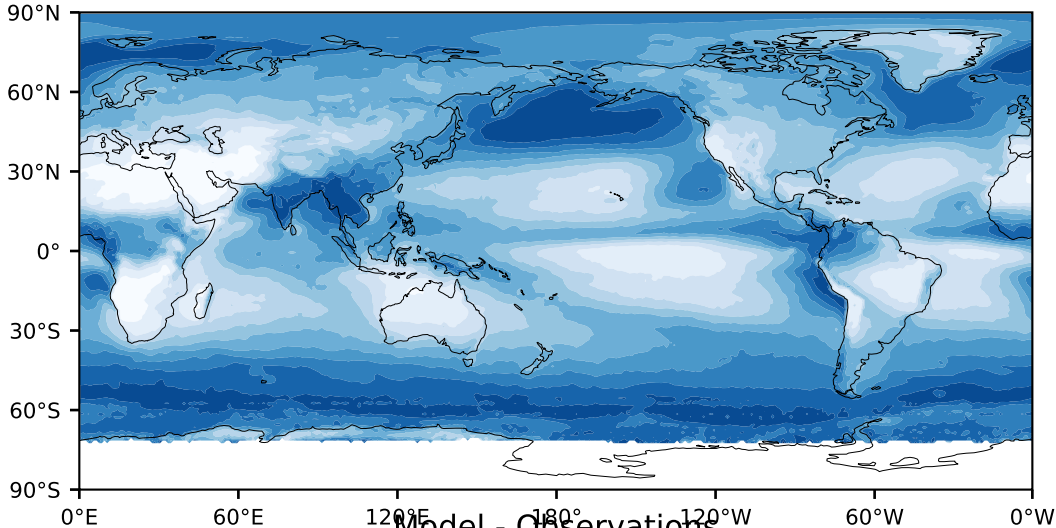

MODIS Simulator (None)

%

Max 100.00
Mean 47.81
Min 0.00

Model - Observations