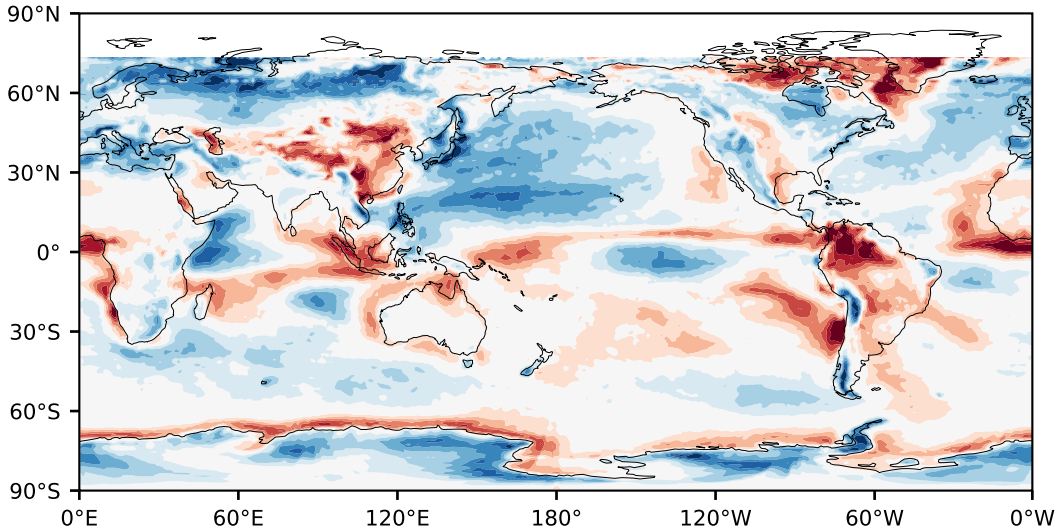

Model - Observations

Max 49.68
Mean 0.90
Min -57.62

RMSE 11.09
CORR 0.87