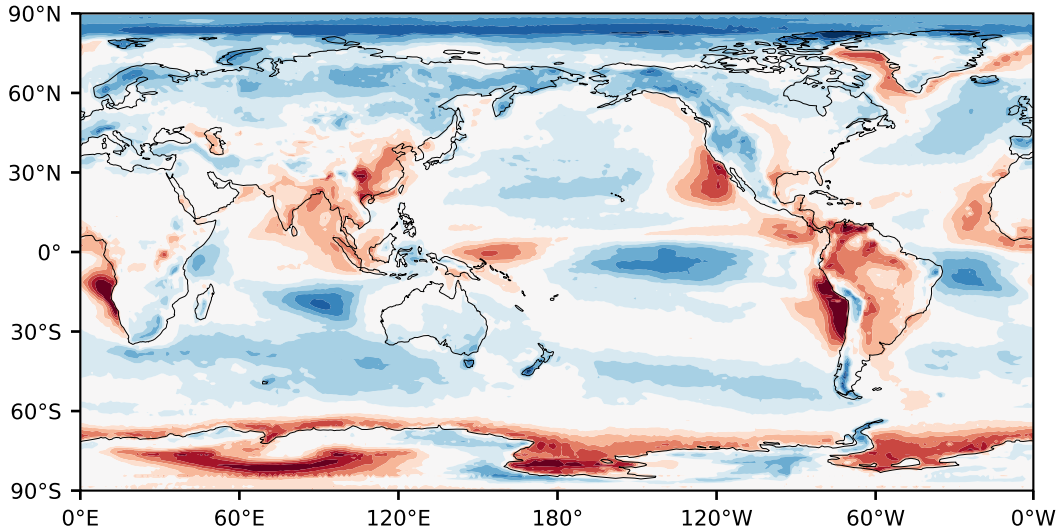

Model - Observations

Max 44.87
Mean 1.91
Min -64.35

RMSE 9.58
CORR 0.89