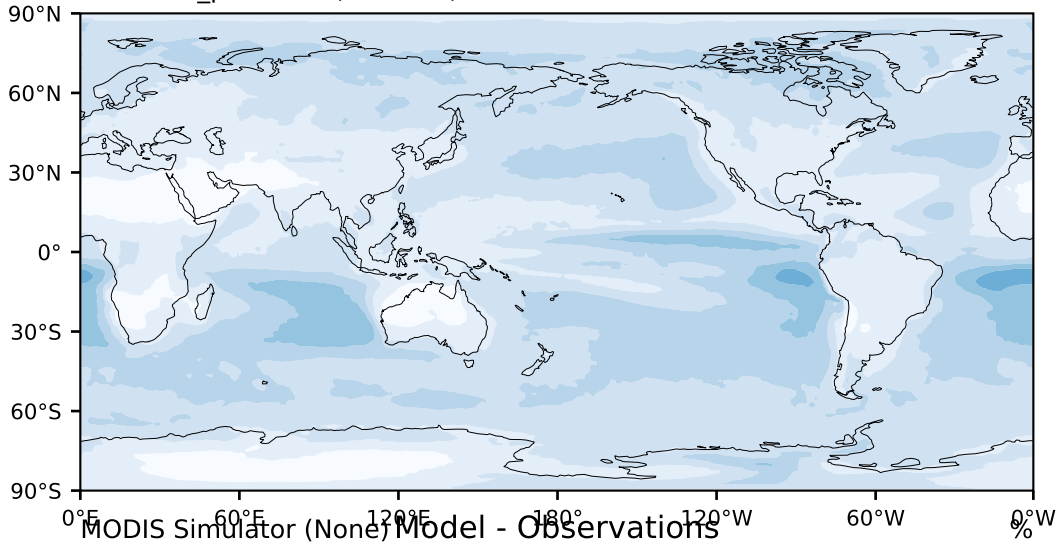

DECKv1b_piControl (141-160)

%

Max 53.60
Mean 19.81
Min 0.24

95.0
85.0
75.0
65.0
55.0
45.0
35.0
25.0
15.0
5.0