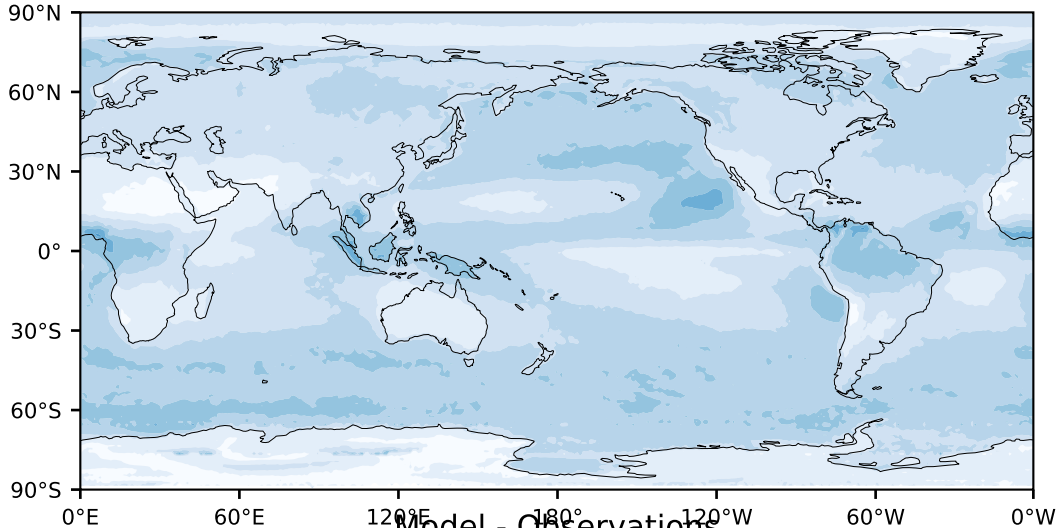

MODIS Simulator (None)

%

Max 60.49
Mean 24.07
Min 0.00

95.0
85.0
75.0
65.0
55.0
45.0
35.0
25.0
15.0
5.0

Model - Observations