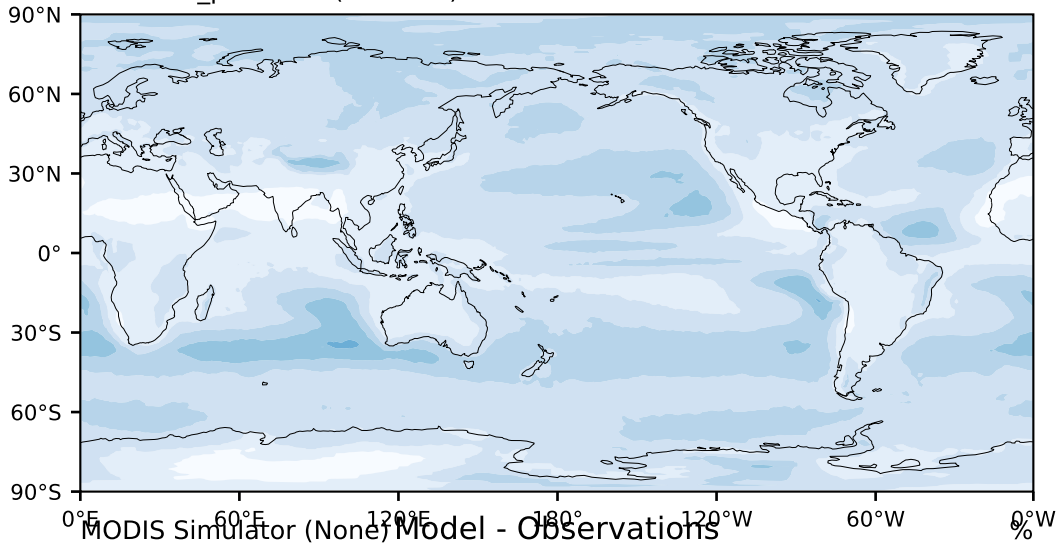

DECKv1b_piControl (141-160)

%

Max 46.24
Mean 19.66
Min 0.32

95.0
85.0
75.0
65.0
55.0
45.0
35.0
25.0
15.0
5.0