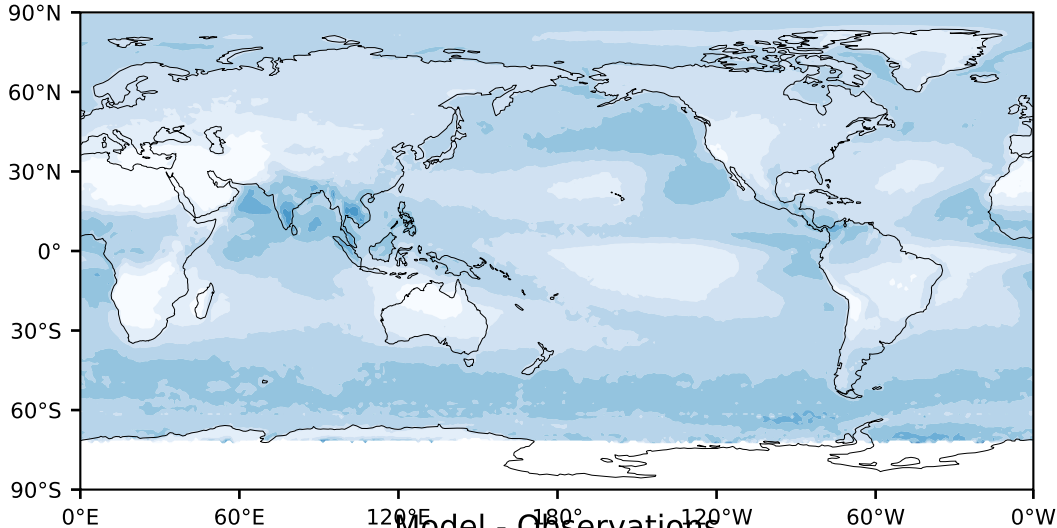

MODIS Simulator (None)

%

Max 100.00
Mean 24.40
Min 0.00

Model - Observations