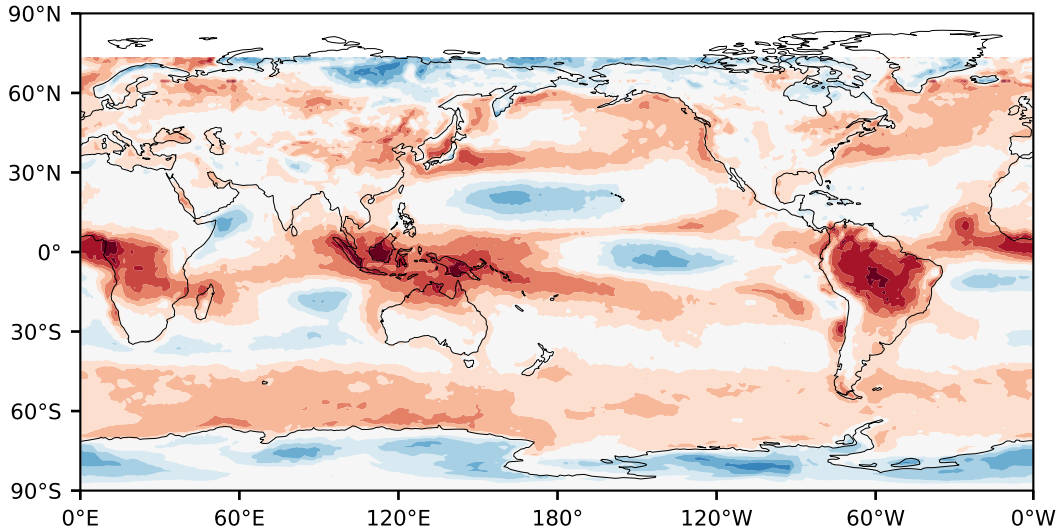

Model - Observations

Max 25.53
Mean -5.67
Min -40.01

RMSE 10.28
CORR 0.48