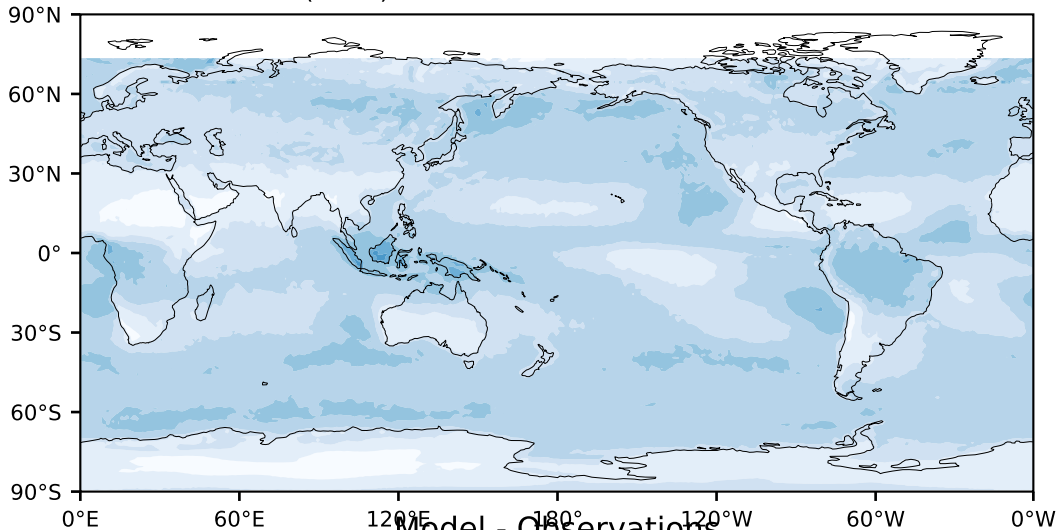

MODIS Simulator (None)

%

Max 59.83  
Mean 25.21  
Min 0.00

Model - Observations

95.0  
85.0  
75.0  
65.0  
55.0  
45.0  
35.0  
25.0  
15.0  
5.0