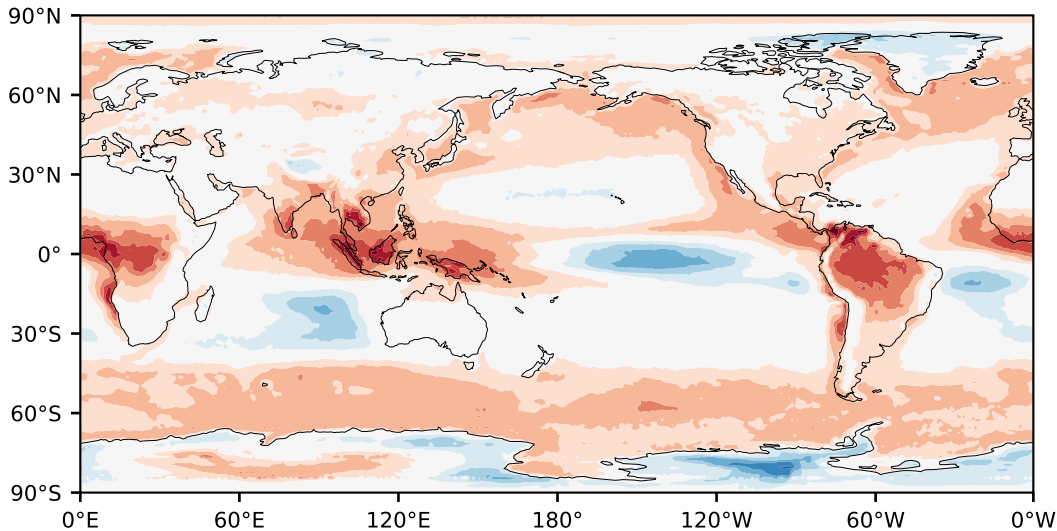

Model - Observations

Max 26.22
Mean -5.08
Min -41.30

RMSE 8.85
CORR 0.58