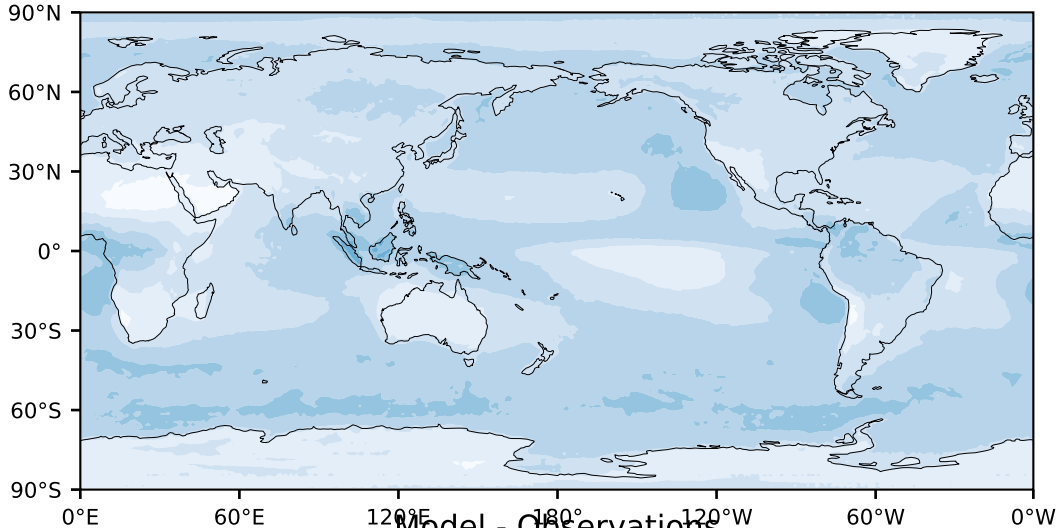

MODIS Simulator (None)

%

Max 54.57
Mean 24.61
Min 1.55

Model - Observations

95.0
85.0
75.0
65.0
55.0
45.0
35.0
25.0
15.0
5.0