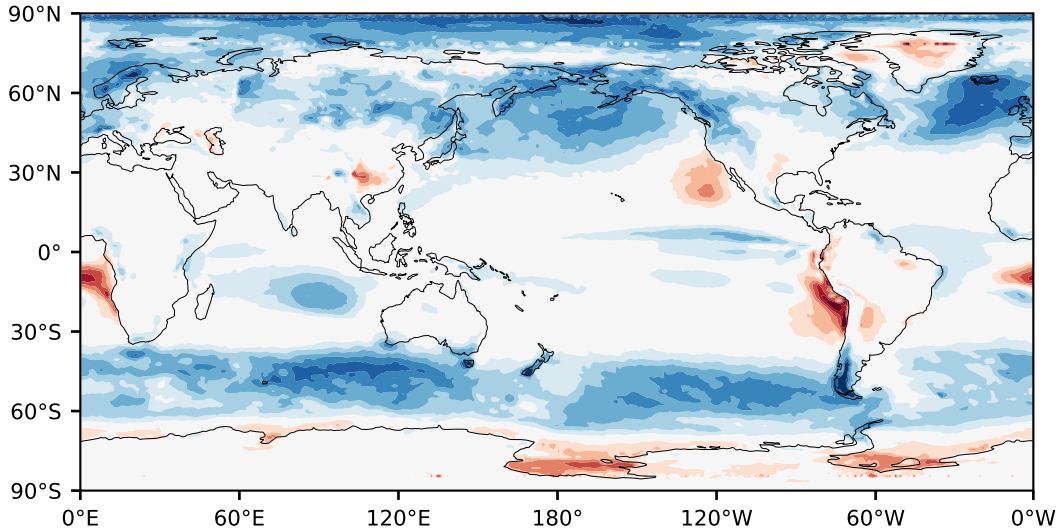

Model - Observations

Max 47.34
Mean 5.22
Min -46.91

RMSE 9.41
CORR 0.88