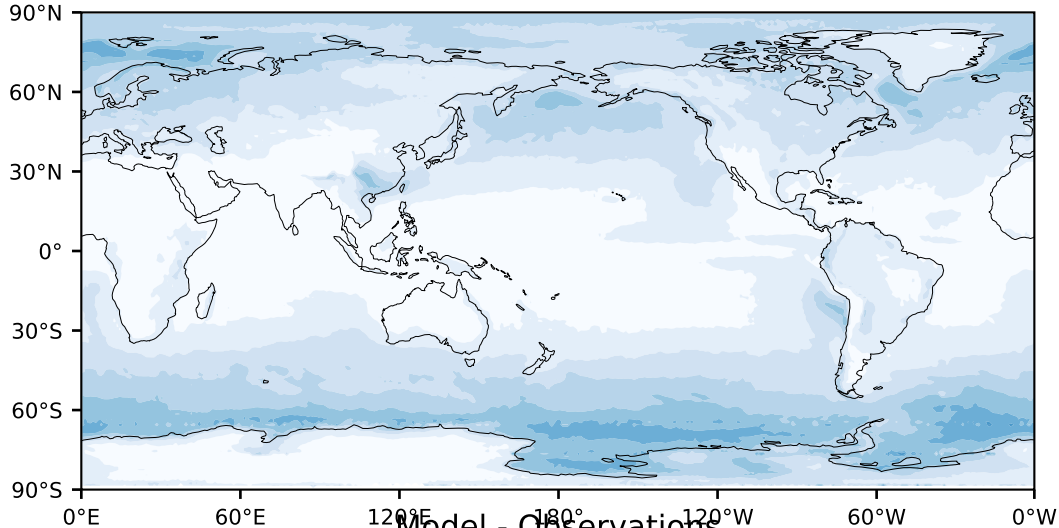

MODIS Simulator (None)

%

Max 84.77
Mean 12.45
Min 0.00

Model - Observations

95.0
85.0
75.0
65.0
55.0
45.0
35.0
25.0
15.0
5.0